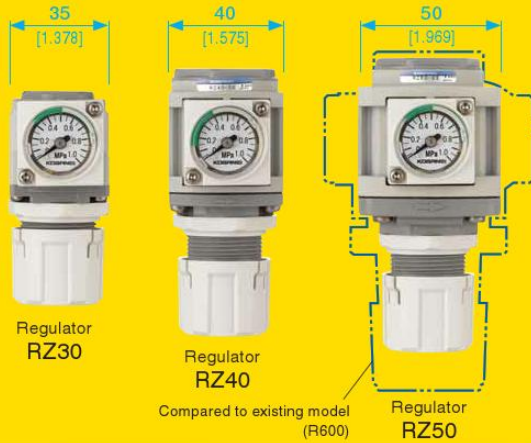

### Flexible installation orientation

Moisture removal function eliminated for more flexible installation orientation